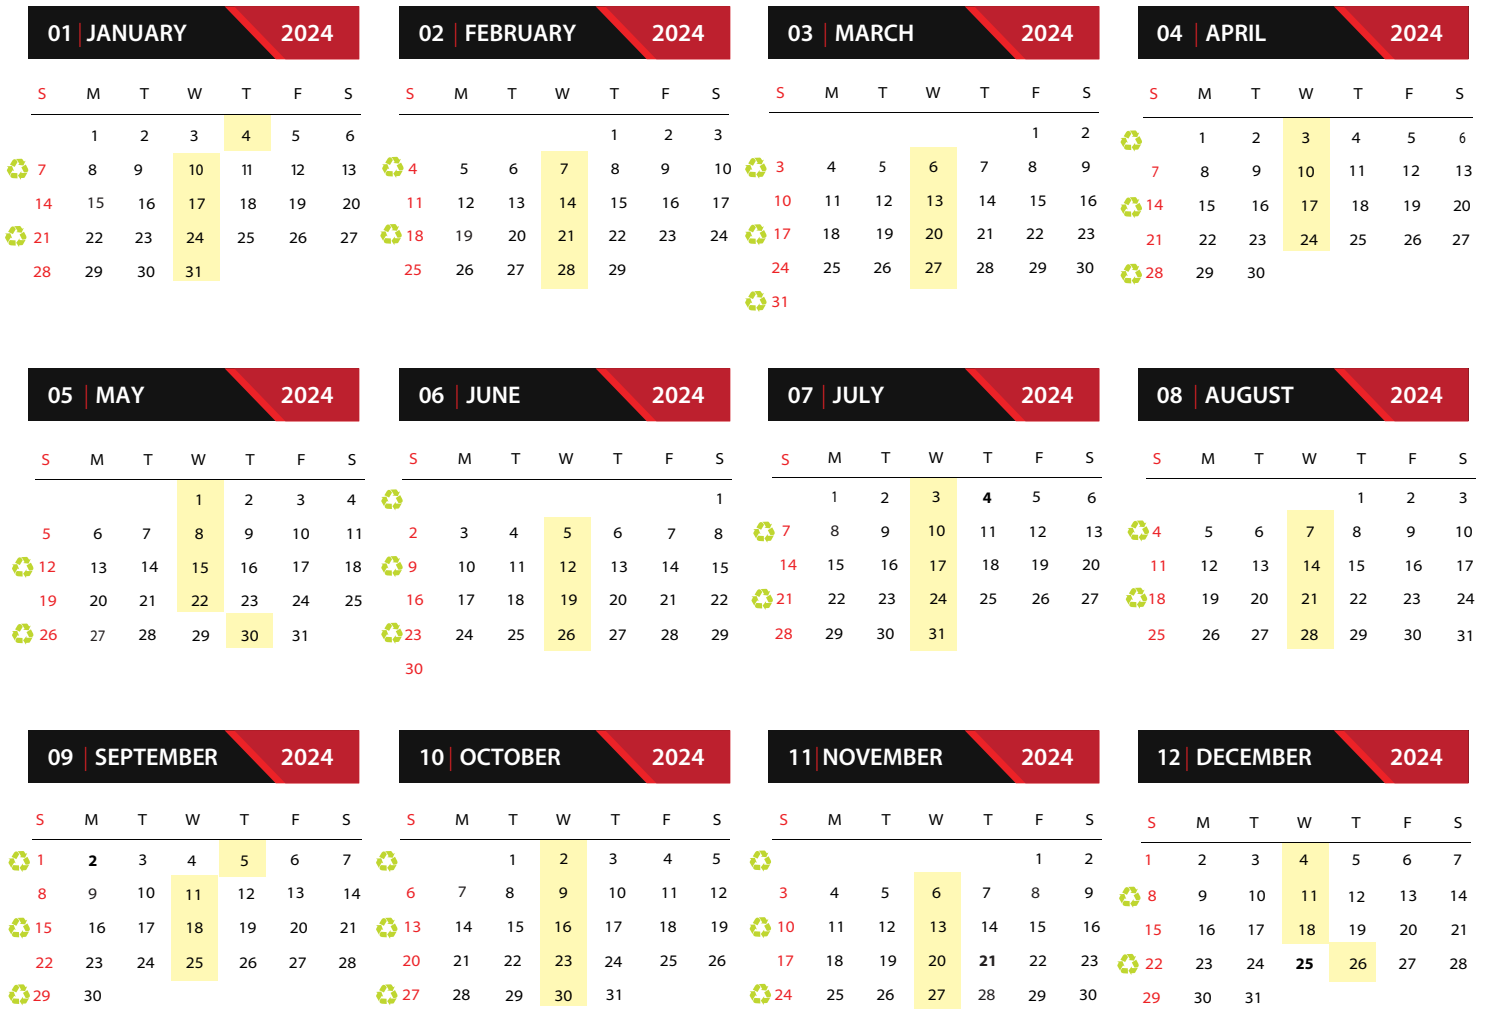

2024 CALENDAR

TRASH WEDNESDAYS & RECYCLE ODD EVERY OTHER WEEK Trash Services Pick up Dates

Trash carts must be out at 7am until 7pm.

Highlighted days indicate trash pick up day

Trash pick up will be moved to the following day if pick up day falls on or after a holiday during the week.

Recycle logo indicates recycle week

- New Year's Day - Jan 1st - Falls on a Monday (service starts Tuesday)
- Memorial Day - May 27th - Falls on a Monday (service starts Tuesday)
- Independence Day - July 4th - Falls on a Thursday (Thursday is moved to Friday)
- Labor Day - Sept 2nd - Falls on a Monday service starts Tuesday
- Thanksgiving - Nov 21st - Falls on a Thursday (Thursday is moved to Friday)
- Christmas - Dec 25th - Falls on a Wednesday service starts Thursday